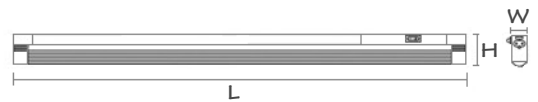

TL2001

SLIMLINE LINKABLE T5

DESCRIPTION

Linkable fluorescent light fittings

Features:

- Ultra slim design enhances light output
- T5 Electronic ballast
- Instant start up
- Easy touch ON/OFF switch
- Extruded PVC housing
- Frosted polycarbonate diffuser
- Complete with T5 4000K fluorescent tube
- Up to 10 fittings may be linked together to form a continuous strip of light using the flexible links supplied with the fittings.
- Average lamp life: 15,000hrs
- IP Rating: IP20

Accessories Included:

- 1.) Mounting bracket 1 set
- 2.) Flex and plug
- 3.) Straight connector
- 4.) 150mm Flexible joiner

Specifications:

Item no.	Wattage	Avg. Lamp life.	Dimension (mm)	Lumen Output
TL2001/8	8w	15,000hrs	L343 x H43 x W23	700
TL2001/14	14w	15,000hrs	L615 x H43 x W23	1250
TL2001/21	21w	15,000hrs	L904 x H43 x W23	1930
TL2001/28	28w	15,000hrs	L1204 x H43 x W23	2670
TL2001/35	35w	15,000hrs	L1504 x H43 x W23	3440

LINEAR FLUORESCENT

TL2016

ADJUSTABLE CABINET LIGHTS T5

DESCRIPTION

Adjustable cabinet light fittings

Features:

- Adjustable (135°) wall mount or under cabinet lighting
- T5 Electronic ballast
- Instant start up
- Easy touch ON/OFF switch
- Frosted glass diffuser
- Complete with T5 4000K fluorescent tube
- Average lamp life: 15,000hrs
- Complete with accessories for easy installations.
- IP Rating: IP20