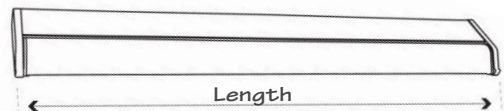

TL2001

SLIMLINE LINKABLE T5

DESCRIPTION

Linkable fluorescent light fittings

Features:

- Ultra slim design enhances light output
- T5 Electronic ballast
- Instant start up
- Easy touch ON/OFF switch
- Extruded PVC housing
- Frosted polycarbonate diffuser
- Complete with T5 4000K fluorescent tube
- Up to 10 fittings may be linked together to form a continuous strip of light using the flexible links supplied with the fittings.
- Average lamp life: 15,000hrs
- IP Rating: IP20

Accessories Included:

- 1.) Mounting bracket 1 set
- 2.) Flex and plug
- 3.) Straight connector
- 4.) 150mm Flexible joiner

Specifications:

Item no.	Wattage	Avg. Lamp life.	Dimension (mm)	Lumen Output
TL2001/8	8w	15,000hrs	L343 x H43 x W23	700
TL2001/14	14w	15,000hrs	L615 x H43 x W23	1250
TL2001/21	21w	15,000hrs	L904 x H43 x W23	1930
TL2001/28	28w	15,000hrs	L1204 x H43 x W23	2670
TL2001/35	35w	15,000hrs	L1504 x H43 x W23	3440

LINEAR FLUORESCENT

TL2016

ADJUSTABLE CABINET LIGHTS T5

DESCRIPTION

Adjustable cabinet light fittings

Features:

- Adjustable (135°) wall mount or under cabinet lighting
- T5 Electronic ballast
- Instant start up
- Easy touch ON/OFF switch
- Frosted glass diffuser
- Complete with T5 4000K fluorescent tube
- Average lamp life: 15,000hrs
- Complete with accessories for easy installations.
- IP Rating: IP20

Installation Option:

For hardwire version add suffix "H" after P/N.

Specifications:

Item no.	Wattage	Avg. Lamp life.	Dimension (mm)	Lumen Output
TL2016/8	8w	15,000hrs	L350 x H30 x W88	700
TL2001/14	14w	15,000hrs	L578 x H30 x W88	1250
TL2001/21	21w	15,000hrs	L910 x H30 x W88	1930