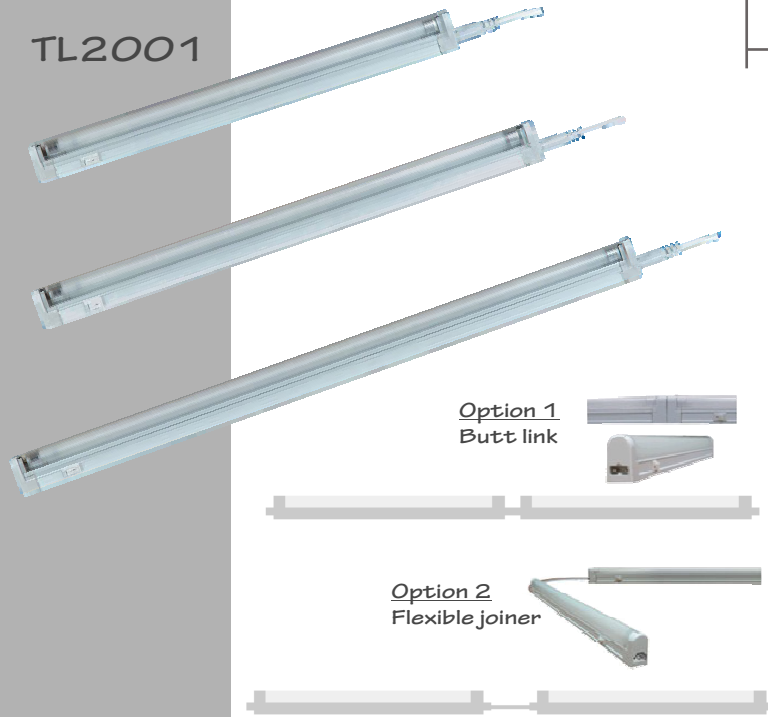

TL2001

SLIMLINE LINKABLE T5

DESCRIPTION

Linkable fluorescent light fittings

Features:

- Ultra slim design enhances light output
- T5 Electronic ballast
- Instant start up
- Easy touch ON/OFF switch
- Extruded PVC housing
- Frosted polycarbonate diffuser
- Complete with T5 4000K fluorescent tube
- Up to 10 fittings may be linked together to form a continuous strip of light using the flexible links supplied with the fittings.
- Average lamp life: 15,000hrs
- IP Rating: IP20

Accessories Included:

- 1.) Mounting bracket 1 set
- 2.) Flex and plug
- 3.) Straight connector
- 4.) 150mm Flexible joiner

Specifications:

Item no.	Wattage	Avg. Lamp life.	Dimension (mm)	Lumen Output
TL2001/8	8w	15,000hrs	L343 x H43 x W23	700
TL2001/14	14w	15,000hrs	L615 x H43 x W23	1250
TL2001/21	21w	15,000hrs	L904 x H43 x W23	1930
TL2001/28	28w	15,000hrs	L1204 x H43 x W23	2670
TL2001/35	35w	15,000hrs	L1504 x H43 x W23	3440

LINEAR FLUORESCENT

TL2016

ADJUSTABLE CABINET LIGHTS T5

DESCRIPTION

Adjustable cabinet light fittings

Features:

- Adjustable (135°) wall mount or under cabinet lighting
- T5 Electronic ballast
- Instant start up
- Easy touch ON/OFF switch
- Frosted glass diffuser
- Complete with T5 4000K fluorescent tube
- Average lamp life: 15,000hrs
- Complete with accessories for easy installations.
- IP Rating: IP20