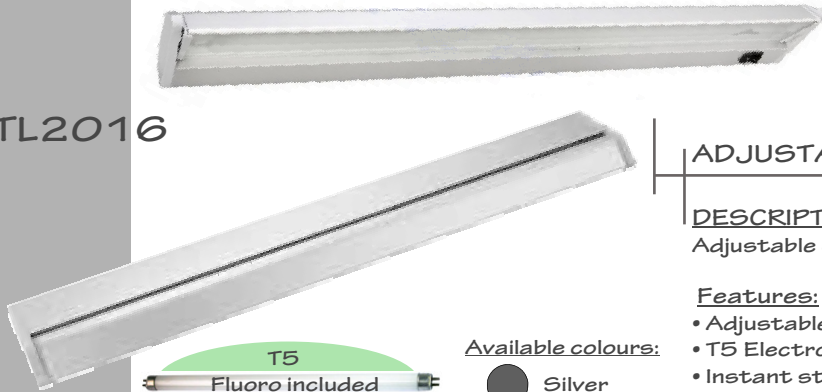

TL2001

SLIMLINE LINKABLE T5

DESCRIPTION

Linkable fluorescent light fittings

Features:

- Ultra slim design enhances light output
- T5 Electronic ballast
- Instant start up
- Easy touch ON/OFF switch
- Extruded PVC housing
- Frosted polycarbonate diffuser
- Complete with T5 4000K fluorescent tube
- Up to 10 fittings may be linked together to form a continuous strip of light using the flexible links supplied with the fittings.
- Average lamp life: 15,000hrs
- IP Rating: IP20

Accessories Included:

- 1.) Mounting bracket 1 set
- 2.) Flex and plug
- 3.) Straight connector
- 4.) 150mm Flexible joiner

Specifications:

Item no.	Wattage	Avg. Lamp life.	Dimension (mm)	Lumen Output
TL2001/8	8w	15,000hrs	L343 x H43 x W23	700
TL2001/14	14w	15,000hrs	L615 x H43 x W23	1250
TL2001/21	21w	15,000hrs	L904 x H43 x W23	1930
TL2001/28	28w	15,000hrs	L1204 x H43 x W23	2670
TL2001/35	35w	15,000hrs	L1504 x H43 x W23	3440

LINEAR FLUORESCENT

TL2016

ADJUSTABLE CABINET LIGHTS T5

DESCRIPTION

Adjustable cabinet light fittings

Features:

- Adjustable (135°) wall mount or under cabinet lighting
- T5 Electronic ballast
- Instant start up
- Easy touch ON/OFF switch
- Frosted glass diffuser
- Complete with T5 4000K fluorescent tube
- Average lamp life: 15,000hrs
- Complete with accessories for easy installations.
- IP Rating: IP20

Installation Option:

For hardwire version add suffix "H" after P/N.

Specifications:

Item no.	Wattage	Avg. Lamp life.	Dimension (mm)	Lumen Output
TL2016/8	8w	15,000hrs	L350 x H30 x W88	700
TL2001/14	14w	15,000hrs	L578 x H30 x W88	1250
TL2001/21	21w	15,000hrs	L910 x H30 x W88	1930