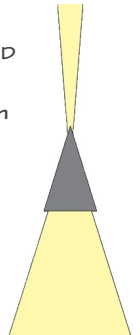

LED WALL LIGHT

A superb range of excellent quality die cast aluminium LED wall mounted lights. These products comes with built-in LED driver

Features:

- Up / Down wall light
- Aluminium die-cast body
- Tampered glass diffuser

Built-in LED driver

Colour temp: Warm white 3000K

IP Rating: IP54

2 years replacement warranty

RETRO
LY2017

SHADOW
LY2018

AURA
LY2019

-  Bulb type
2 x 3W Cree LED
-  Colour / Finish
Metallic Silver
-  Dimensions
Ø90x170mm
-  IP Rating
IP54

-  Bulb type
2 x 3W Cree LED
-  Colour / Finish
Metallic Silver
-  Dimensions
Ø50x218mm
-  IP Rating
IP54

-  Bulb type
2 x 4W COB LED
-  Colour / Finish
Charcoal grey
-  Dimensions
Ø87x195mm
-  IP Rating
IP54