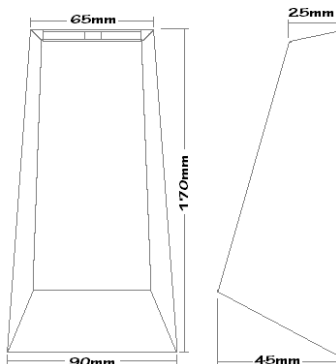

-  Bulb type
2 x 3W Cree LED
-  Colour / Finish
Metallic Silver
-  Dimensions
Ø50x218mm
-  IP Rating
IP54

-  Bulb type
2 x 4W COB LED
-  Colour / Finish
Charcoal grey
-  Dimensions
Ø87x195mm
-  IP Rating
IP54