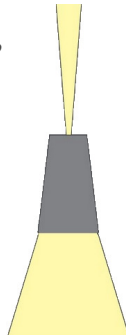

LED WALL LIGHT

A superb range of excellent quality die cast aluminium LED wall mounted lights. These products comes with built-in LED driver

Features:

- Up / Down wall light
- Aluminium die-cast body
- Tampered glass diffuser

Built-in LED driver

Colour temp: Warm white 3000K

IP Rating: IP54

2 years replacement warranty

RETRO
LY2017

SHADOW
LY2018

AURA
LY2019

-  Bulb type
2 x 3W Cree LED
-  Colour / Finish
Metallic Silver
-  Dimensions
Ø90x170mm
-  IP Rating
IP54

-  Bulb type
2 x 3W Cree LED
-  Colour / Finish
Metallic Silver
-  Dimensions
Ø50x218mm
-  IP Rating
IP54

-  Bulb type
2 x 4W COB LED
-  Colour / Finish
Charcoal grey
-  Dimensions
Ø87x195mm
-  IP Rating
IP54