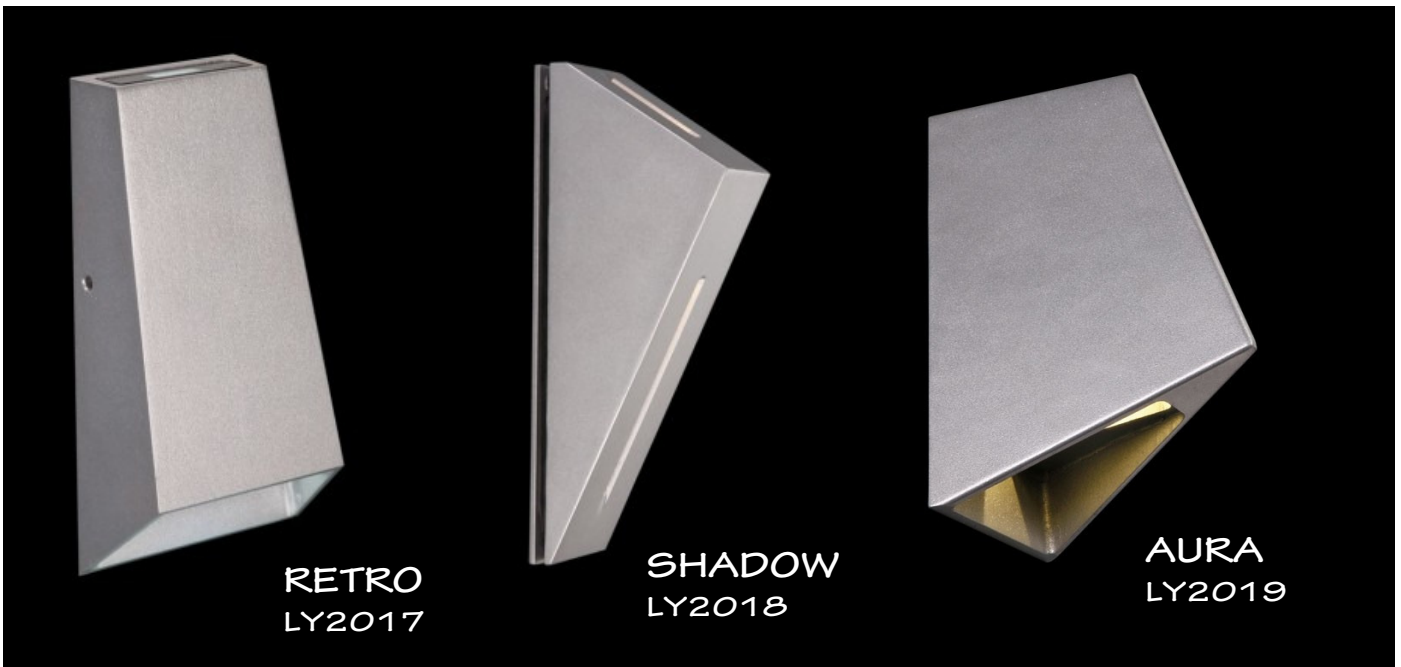

LED WALL LIGHT

A superb range of excellent quality die cast aluminium LED wall mounted lights. These products comes with built-in LED driver

Features:

- Up / Down wall light
- Aluminium die-cast body
- Tampered glass diffuser

Built-in LED driver

Colour temp: Warm white 3000K

IP Rating: IP54

2 years replacement warranty

RETRO
LY2017

SHADOW
LY2018

AURA
LY2019

-  Bulb type
2 x 3W Cree LED
-  Colour / Finish
Metallic Silver
-  Dimensions
Ø90x170mm
-  IP Rating
IP54

-  Bulb type
2 x 3W Cree LED
-  Colour / Finish
Metallic Silver
-  Dimensions
Ø50x218mm
-  IP Rating
IP54

-  Bulb type
2 x 4W COB LED
-  Colour / Finish
Charcoal grey
-  Dimensions
Ø87x195mm
-  IP Rating
IP54