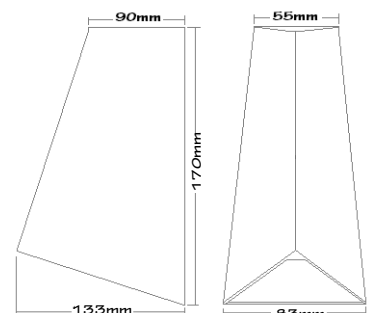

-  Bulb type
2 x 3W Cree LED
-  Colour / Finish
Metallic Silver
-  Dimensions
Ø50x218mm
-  IP Rating
IP54

-  Bulb type
2 x 4W COB LED
-  Colour / Finish
Charcoal grey
-  Dimensions
Ø87x195mm
-  IP Rating
IP54