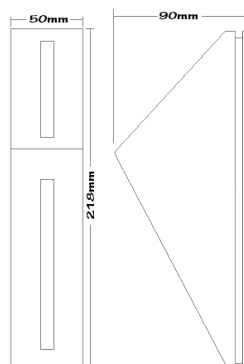

-  Bulb type
2 x 3W Cree LED
-  Colour / Finish
Metallic Silver
-  Dimensions
Ø50x218mm
-  IP Rating
IP54

-  Bulb type
2 x 4W COB LED
-  Colour / Finish
Charcoal grey
-  Dimensions
Ø87x195mm
-  IP Rating
IP54