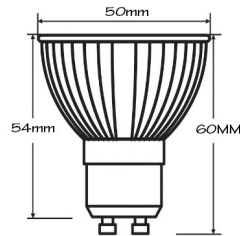

MR16 5W LED

LED 5W = 35W Halogen

Features:

- ✓ 5x1 Super Bright LED
- ✓ Long lifespan 50,000hrs
- ✓ Replaces Halogen MR16
- ✓ No UV or IR radiation
- ✓ Excellent cooling system
- ✓ No shadow
- ✓ CE, ROHS certified
- ✓ Can be use with iron core transformer, certain electronic transformer, but best with LED driver

MR16 5W LED	5x1W LED	45°	NON Dimmable	3000K 5600K	320lm 400lm	70lm/w 80lm/w	50,000hrs	NO UV	CE	RoHS

MR16 9W LED

Features:

- ✓ 3 x 3 Philips Luxeon REBEL
- ✓ Long lifespan 50,000hrs
- ✓ Replaces Halogen MR16
- ✓ No UV or IR radiation
- ✓ Excellent cooling system
- ✓ No shadow
- ✓ CE, ROHS certified
- ✓ Can be use with electronic transformer,. Works with Osram, Philips. Tridonic, Possum , etc.

LED 9W = 50W Halogen

MR16 9W LED	3x3W LED	45°	NON Dimmable	3000K 5600K	385lm 470lm	90lm/w 120lm/w	50,000hrs	NO UV	CE	RoHS

GU10 5W LED

Features:

- ✓ 5x1w Super Bright LED
- ✓ Long lifespan 50,000hrs
- ✓ Replaces Halogen GU10
- ✓ Long life 50,000hrs
- ✓ Compactable with C-BUS system
- ✓ No UV or IR radiation
- ✓ Excellent cooling system
- ✓ CE, ROHS certified
- ✓ Not dimmable

LED 5W = 35W Halogen

GU10 5W LED	5x1W LED	45°	NON Dimmable	3000K 5600K	360lm 450lm	70lm/w 80lm/w	50,000hrs	NO UV	CE	RoHS

GU10 9W LED

Features:

- ✓ 3x3w Super Bright LED
- ✓ Replaces Halogen GU10
- ✓ Long life 50,000hrs
- ✓ Dimmable with Universal and Trailing edge dimmers
- ✓ Compactable with C-BUS system
- ✓ No UV or IR radiation
- ✓ Excellent cooling system
- ✓ CE, ROHS certified

GU10 9W = 50W Halogen

GU10 9W LED	3x3W LED	45°	Dimmable	3000K 5600K	360lm 450lm	40lm/w 50lm/w	50,000hrs	NO UV	CE	RoHS