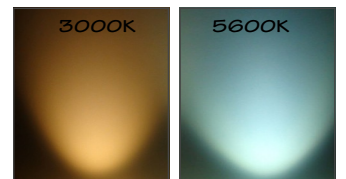

Features:

- ✓ 5x1w Super Bright LED
- ✓ Long lifespan 50,000hrs
- ✓ Replaces Halogen GU10
- ✓ Long life 50,000hrs
- ✓ Compactable with C-BUS system
- ✓ No UV or IR radiation
- ✓ Excellent cooling system
- ✓ CE, ROHS certified
- ✓ Not dimmable

LED 5W = 35W Halogen

GU10 5W LED	5x1W LED	45°	NON Dimmable	3000K 5600K	360lm 450lm	70lm/w 80lm/w	50,000hrs	NO UV	CE	RoHS