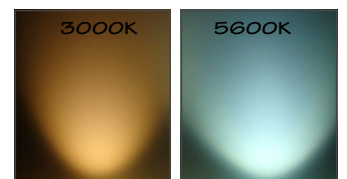

Features:

- ✓ 3x3w Super Bright LED
- ✓ Replaces Halogen GU10
- ✓ Long life 50,000hrs
- ✓ Dimmable with Universal and Trailing edge dimmers
- ✓ Compactable with C-BUS system
- ✓ No UV or IR radiation
- ✓ Excellent cooling system
- ✓ CE, ROHS certified