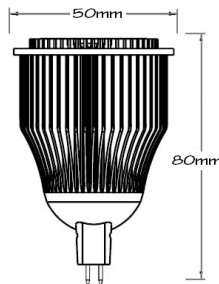

MR16 5W LED

LED 5W = 35W Halogen

Features:

- ✓ 5x1 Super Bright LED
- ✓ Long lifespan 50,000hrs
- ✓ Replaces Halogen MR16
- ✓ No UV or IR radiation
- ✓ Excellent cooling system
- ✓ No shadow
- ✓ CE, ROHS certified
- ✓ Can be use with iron core transformer, certain electronic transformer, but best with LED driver

MR16 5W LED	5x1W LED	45°	NON Dimmable	3000K 5600K	320lm 400lm	70lm/w 80lm/w	50,000hrs	NO UV	CE	RoHS

MR16 9W LED

Features:

- ✓ 3 x 3 Philips Luxeon REBEL
- ✓ Long lifespan 50,000hrs
- ✓ Replaces Halogen MR16
- ✓ No UV or IR radiation
- ✓ Excellent cooling system
- ✓ No shadow
- ✓ CE, ROHS certified
- ✓ Can be use with electronic transformer,. Works with Osram, Philips. Tridonic, Possum , etc.

LED 9W = 50W Halogen

MR16 9W LED	3x3W LED	45°	NON Dimmable	3000K 5600K	385lm 470lm	90lm/w 120lm/w	50,000hrs	NO UV	CE	RoHS

GU10 5W LED

Features:

- ✓ 5x1w Super Bright LED
- ✓ Long lifespan 50,000hrs
- ✓ Replaces Halogen GU10
- ✓ Long life 50,000hrs
- ✓ Compactable with C-BUS system
- ✓ No UV or IR radiation
- ✓ Excellent cooling system
- ✓ CE, ROHS certified
- ✓ Not dimmable

LED 5W = 35W Halogen

GU10 5W LED	5x1W LED	45°	NON Dimmable	3000K 5600K	360lm 450lm	70lm/w 80lm/w	50,000hrs	NO UV	CE	RoHS

GU10 9W LED

Features:

- ✓ 3x3w Super Bright LED
- ✓ Replaces Halogen GU10
- ✓ Long life 50,000hrs
- ✓ Dimmable with Universal and Trailing edge dimmers
- ✓ Compactable with C-BUS system
- ✓ No UV or IR radiation
- ✓ Excellent cooling system
- ✓ CE, ROHS certified

GU10 9W = 50W Halogen

GU10 9W LED	3x3W LED	45°	Dimmable	3000K 5600K	360lm 450lm	40lm/w 50lm/w	50,000hrs	NO UV	CE	RoHS