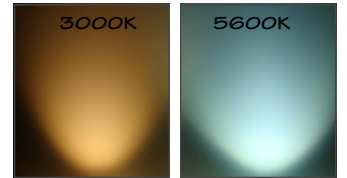

MR16 5W LED

LED 5W = 35W Halogen

Features:

- ✓ 5x1 Super Bright LED
- ✓ Long lifespan 50,000hrs
- ✓ Replaces Halogen MR16
- ✓ No UV or IR radiation
- ✓ Excellent cooling system
- ✓ No shadow
- ✓ CE, ROHS certified
- ✓ Can be use with iron core transformer, certain electronic transformer, but best with LED driver

MR16 5W LED	5x1W LED	45°	NON Dimmable	3000K 5600K	320lm 400lm	70lm/w 80lm/w	50,000hrs	NO UV	CE	RoHS
-------------	----------	-----	--------------	-------------	-------------	---------------	-----------	-------	----	------

MR16 9W LED

Features:

- ✓ 3 x 3 Philips Luxeon REBEL
- ✓ Long lifespan 50,000hrs
- ✓ Replaces Halogen MR16
- ✓ No UV or IR radiation
- ✓ Excellent cooling system
- ✓ No shadow
- ✓ CE, ROHS certified
- ✓ Can be use with electronic transformer,. Works with Osram, Philips. Tridonic, Possum , etc.