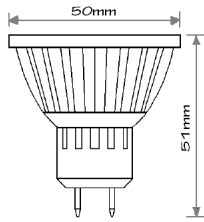

MR16 5W LED

LED 5W = 35W Halogen

Features:

- ✓ 5x1 Super Bright LED
- ✓ Long lifespan 50,000hrs
- ✓ Replaces Halogen MR16
- ✓ No UV or IR radiation
- ✓ Excellent cooling system
- ✓ No shadow
- ✓ CE, ROHS certified
- ✓ Can be use with iron core transformer, certain electronic transformer, but best with LED driver