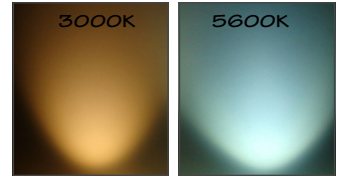

MR16 5W LED

LED 5W = 35W Halogen

Features:

- ✓ 5x1 Super Bright LED
- ✓ Long lifespan 50,000hrs
- ✓ Replaces Halogen MR16
- ✓ No UV or IR radiation
- ✓ Excellent cooling system
- ✓ No shadow
- ✓ CE, ROHS certified
- ✓ Can be use with iron core transformer, certain electronic transformer, but best with LED driver

MR16 5W LED	5x1W LED	45°	NON Dimmable	3000K 5600K	320lm 400lm	70lm/w 80lm/w	50,000hrs	NO UV	CE	RoHS
-------------	----------	-----	--------------	-------------	-------------	---------------	-----------	-------	----	------

MR16 9W LED

Features:

- ✓ 3 x 3 Philips Luxeon REBEL
- ✓ Long lifespan 50,000hrs
- ✓ Replaces Halogen MR16
- ✓ No UV or IR radiation
- ✓ Excellent cooling system
- ✓ No shadow
- ✓ CE, ROHS certified
- ✓ Can be use with electronic transformer,. Works with Osram, Philips. Tridonic, Possum , etc.