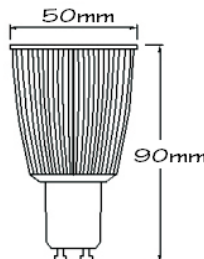

MR16 5W LED

LED 5W = 35W Halogen

Features:

- ✓ 5x1 Super Bright LED
- ✓ Long lifespan 50,000hrs
- ✓ Replaces Halogen MR16
- ✓ No UV or IR radiation
- ✓ Excellent cooling system
- ✓ No shadow
- ✓ CE, ROHS certified
- ✓ Can be use with iron core transformer, certain electronic transformer, but best with LED driver

MR16 5W LED	5x1W LED	45°	NON Dimmable	3000K 5600K	320lm 400lm	70lm/w 80lm/w	50,000hrs	NO UV	CE	RoHS

MR16 9W LED

Features:

- ✓ 3 x 3 Philips Luxeon REBEL
- ✓ Long lifespan 50,000hrs
- ✓ Replaces Halogen MR16
- ✓ No UV or IR radiation
- ✓ Excellent cooling system
- ✓ No shadow
- ✓ CE, ROHS certified
- ✓ Can be use with electronic transformer,. Works with Osram, Philips. Tridonic, Possum , etc.

LED 9W = 50W Halogen

MR16 9W LED	3x3W LED	45°	NON Dimmable	3000K 5600K	385lm 470lm	90lm/w 120lm/w	50,000hrs	NO UV	CE	RoHS

GU10 5W LED

Features:

- ✓ 5x1w Super Bright LED
- ✓ Long lifespan 50,000hrs
- ✓ Replaces Halogen GU10
- ✓ Long life 50,000hrs
- ✓ Compactable with C-BUS system
- ✓ No UV or IR radiation
- ✓ Excellent cooling system
- ✓ CE, ROHS certified
- ✓ Not dimmable

LED 5W = 35W Halogen

GU10 5W LED	5x1W LED	45°	NON Dimmable	3000K 5600K	360lm 450lm	70lm/w 80lm/w	50,000hrs	NO UV	CE	RoHS

GU10 9W LED

Features:

- ✓ 3x3w Super Bright LED
- ✓ Replaces Halogen GU10
- ✓ Long life 50,000hrs
- ✓ Dimmable with Universal and Trailing edge dimmers
- ✓ Compactable with C-BUS system
- ✓ No UV or IR radiation
- ✓ Excellent cooling system
- ✓ CE, ROHS certified

GU10 9W = 50W Halogen

GU10 9W LED	3x3W LED	45°	Dimmable	3000K 5600K	360lm 450lm	40lm/w 50lm/w	50,000hrs	NO UV	CE	RoHS