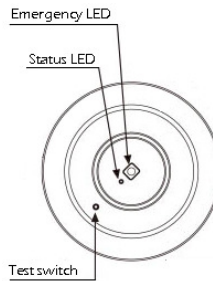

### SP3W LED SPITFIRE

- LED emergency light
- 3W LED, energy saving and environment friendly
- Adjustable dish 85/140mm
- Non-Maintained operation
- Recessed unit
- Economical and reliable operation
- Flex & plug
- Total power consumption 1.7W
- Comply with Australian Standard SA2293

Bulb type  
3W LED

CUT OUT  
80mm

Dimensions  
Ø140x20mm

N30985

### QFEXIT4W LED EXIT LIGHT

- LED emergency exit light
- 4W LED, energy saving and environment friendly
- ABS light body and PS diffuser
- Quick connect bracket for fast wall or ceiling mounting.
- Suits 24m viewing distance.
- Maintained or Non-Maintained operation.
- 2 years full warranty on the complete fitting.
- Dimension (L x W x H): 365 x 84 x 235
- Comply with Australian Standards SA 2293

Bulb type  
4W LED

Dimensions  
365x84x235mm

Voltage  
AC220/240V

N30985

Discharge time  
2 Hours