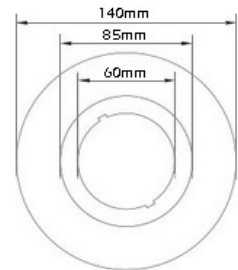

Bulb type  
3W LED

CUT OUT  
80mm

Dimensions  
Ø140x20mm

N30985

### QFEXIT4W LED EXIT LIGHT

- LED emergency exit light
- 4W LED, energy saving and environment friendly
- ABS light body and PS diffuser
- Quick connect bracket for fast wall or ceiling mounting.
- Suits 24m viewing distance.
- Maintained or Non-Maintained operation.
- 2 years full warranty on the complete fitting.
- Dimension (L x W x H): 365 x 84 x 235
- Comply with Australian Standards SA 2293

Bulb type  
4W LED

Dimensions  
365x84x235mm

Voltage  
AC220/240V

N30985

Discharge time  
2 Hours