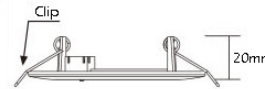

### SP3W LED SPITFIRE

- LED emergency light
- 3W LED, energy saving and environment friendly
- Adjustable dish 85/140mm
- Non-Maintained operation
- Recessed unit
- Economical and reliable operation
- Flex & plug
- Total power consumption 1.7W
- Comply with Australian Standard SA2293

Bulb type  
3W LED

CUT OUT  
80mm

Dimensions  
Ø140x20mm

N30985

### QFEXIT4W LED EXIT LIGHT

- LED emergency exit light
- 4W LED, energy saving and environment friendly
- ABS light body and PS diffuser
- Quick connect bracket for fast wall or ceiling mounting.
- Suits 24m viewing distance.
- Maintained or Non-Maintained operation.
- 2 years full warranty on the complete fitting.
- Dimension (L x W x H): 365 x 84 x 235
- Comply with Australian Standards SA 2293