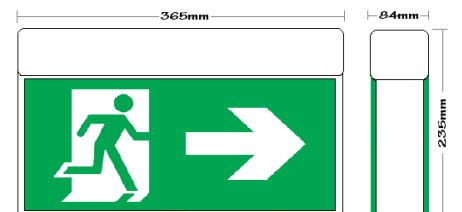

### SP3W LED SPITFIRE

- LED emergency light
- 3W LED, energy saving and environment friendly
- Adjustable dish 85/140mm
- Non-Maintained operation
- Recessed unit
- Economical and reliable operation
- Flex & plug
- Total power consumption 1.7W
- Comply with Australian Standard SA2293

Bulb type  
3W LED

CUT OUT  
80mm

Dimensions  
Ø140x20mm

N30985

### QFEXIT4W LED EXIT LIGHT

- LED emergency exit light
- 4W LED, energy saving and environment friendly
- ABS light body and PS diffuser
- Quick connect bracket for fast wall or ceiling mounting.
- Suits 24m viewing distance.
- Maintained or Non-Maintained operation.
- 2 years full warranty on the complete fitting.
- Dimension (L x W x H): 365 x 84 x 235
- Comply with Australian Standards SA 2293

Bulb type  
4W LED

Dimensions  
365x84x235mm

Voltage  
AC220/240V

N30985

Discharge time  
2 Hours